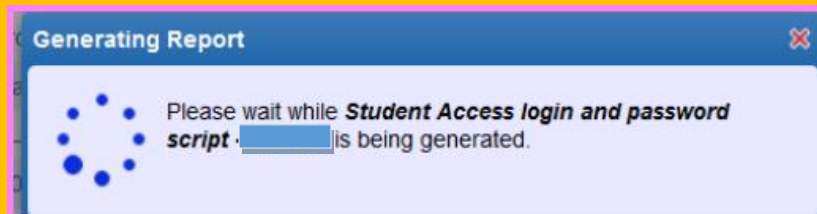

How to view the Skyward Login and Password for your Children in your Family Access.

Family Access
All Students

My Account Exit
District Links

Portfolio - Attachments

Description	Type	Created
2020 5th Grade Report Card Sem 1 (02/25/20)	Report Card	Tue Feb 25, 2020 11:34am
Student Access login and password script (WASHINGTON MIDDLE SCHOOL)	Report Directory	
Semester 1 Report Card 19-20	Report Card	Fri Oct 17, 2020 2:07pm
Spring 2018-19 SBA Math	Test Scores	Fri Jul 19, 2019 2:27pm
Spring 2019-18 SBA ELA	Test Scores	Fri Jul 19, 2019 2:04pm
Term 4 Grades 2018-2019	Report Card	Fri Jun 21, 2019 11:25am
Term 3 Grades 2018-2019	Report Card	Thu Apr 18, 2019 1:14pm
Term 2 Grades 2018-2019	Report Card	Wed Feb 13, 2019 4:59pm
Term 1 Grades 2018-2019	Report Card	Thu Nov 15, 2018 1:25pm

Description	Type	Created
Student Access login and password script (OLYMPIA HIGH SCHOOL)	Report Directory	
Spring 2018-19 SBA Math	Test Scores	Fri Jul 19, 2019 2:27pm
Spring 2019-18 SBA ELA	Test Scores	Fri Jul 19, 2019 2:04pm
Term 4 Grades 2018-2019	Report Card	Fri Jun 21, 2019 11:25am
Term 3 Grades 2018-2019	Report Card	Thu Apr 18, 2019 1:14pm

To view the Skyward Login and Password for your child(ren)'s Student Access, click on the Portfolio tab in your Family Access and click the link labeled Student Access Login and Password Script. There will be one for each School your children attend.